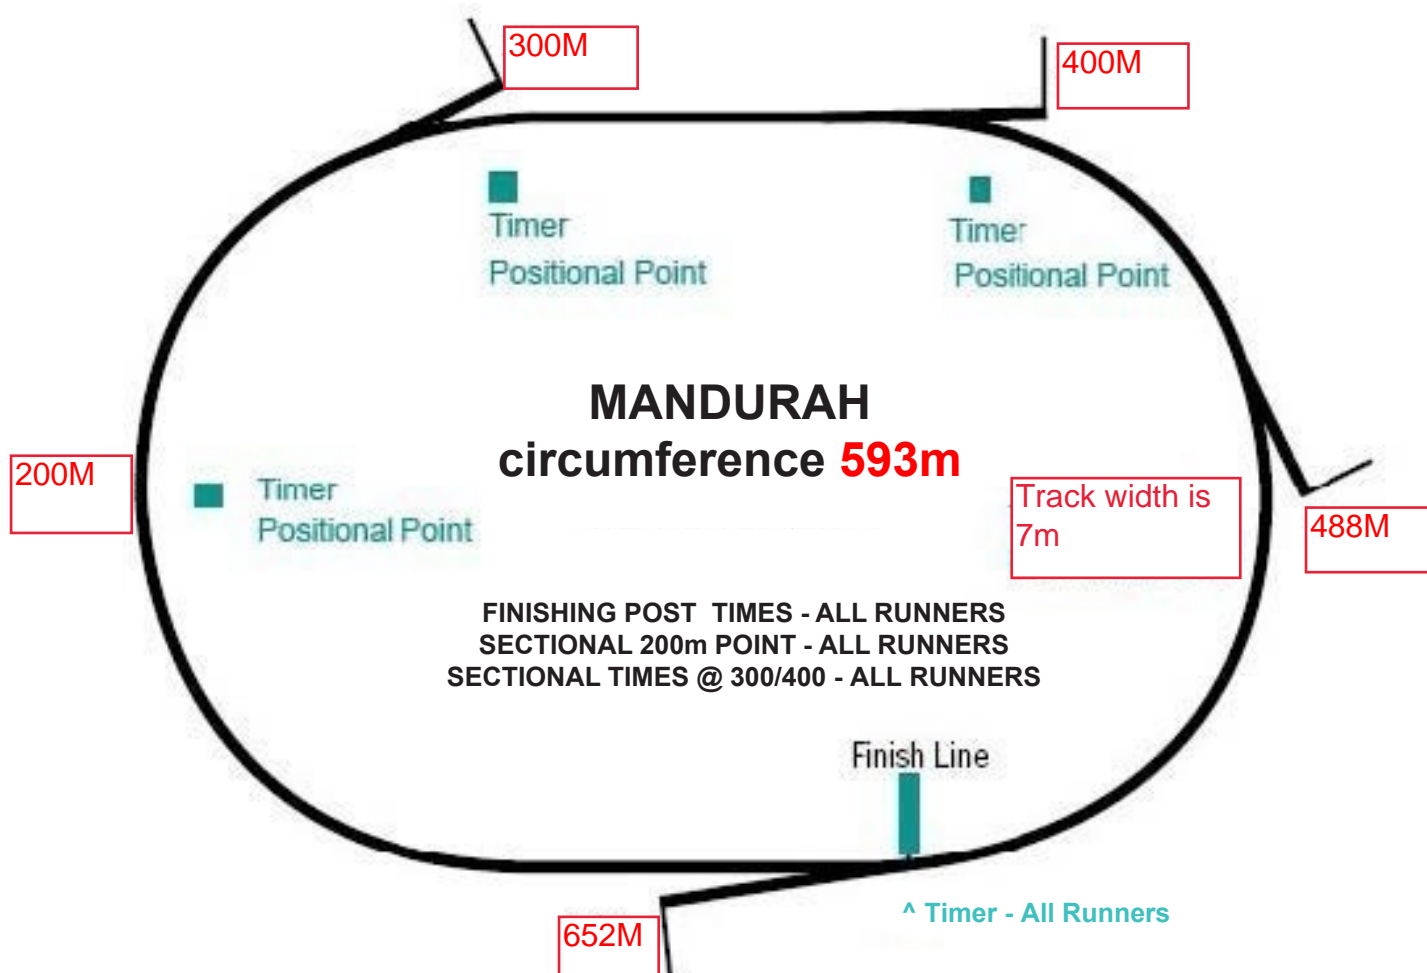

SECTIONAL TIMER POINTS POSITION IN RUNNING POINTS

MANDURAH - Positions in Running judged at:

	593m point	400m boxes	300m boxes	200m point	Winning Post
300m				YES	Finish Position
400m			YES	YES	Finish Position
488m		YES	YES	YES	Finish Position
652m	YES	YES	YES	YES	Finish Position