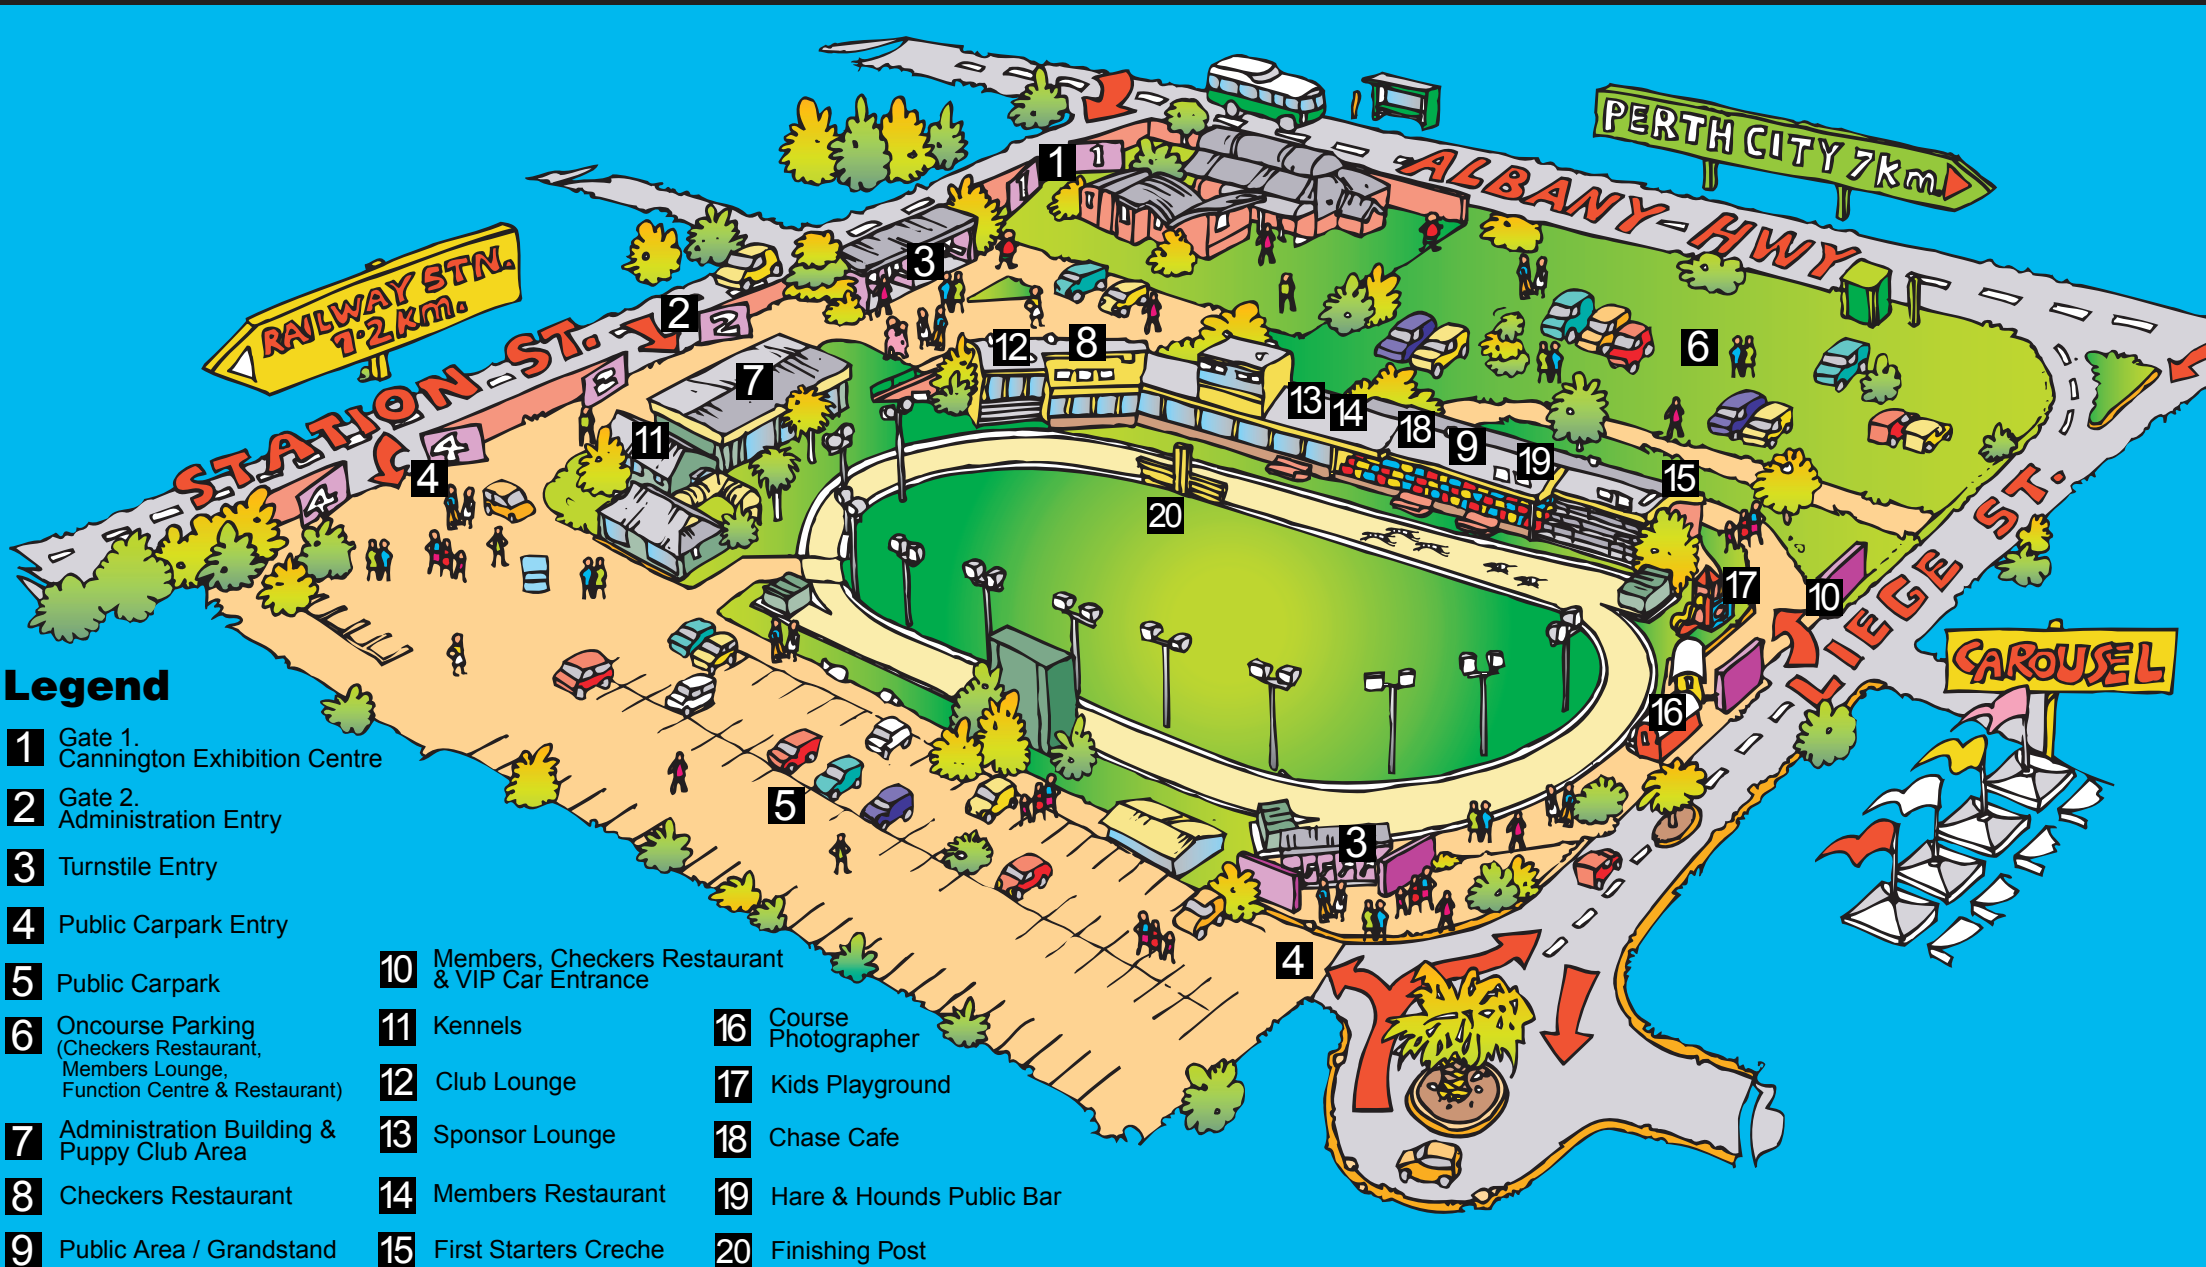

Cnr Station Street & Albany Highway Cannington
greyhoundswa.com.au

Legend

- 1** Gate 1. Cannington Exhibition Centre
- 2** Gate 2. Administration Entry
- 3** Turnstile Entry
- 4** Public Carpark Entry
- 5** Public Carpark
- 6** Oncourse Parking (Checkers Restaurant, Members Lounge, Function Centre & Restaurant)
- 7** Administration Building & Puppy Club Area
- 8** Checkers Restaurant
- 9** Public Area / Grandstand
- 10** Members, Checkers Restaurant & VIP Car Entrance
- 11** Kennels
- 12** Club Lounge
- 13** Sponsor Lounge
- 14** Members Restaurant
- 15** First Starters Creche
- 16** Course Photographer
- 17** Kids Playground
- 18** Chase Cafe
- 19** Hare & Hounds Public Bar
- 20** Finishing Post